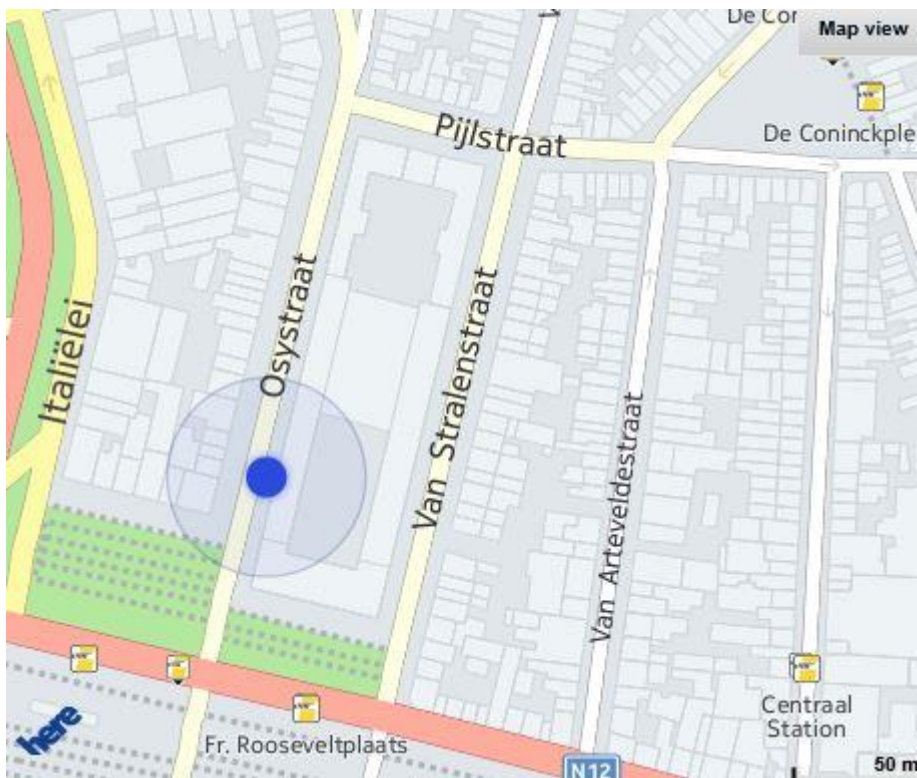

Xylos Antwerp

Noorderlaan 139
2030 Antwerp
T: +32 3 543 75 00
xylos@xylos.com

Map

You will find Xylos on the 6th floor of the Ahlers-building.
Take the "East" Tower and find the elevators or stairs at the end of the corridor.

By car : Coming from Ghent, Brussels, Mons or Liege

- The Xylos training center in Antwerp is located in the North of Antwerp.
- Take the Antwerp ring direction North, Breda/Bergen-op-Zoom.
- Where the ring splits, take A12 direction Bergen-op-Zoom.
- On this highway, take the first exit: Antwerp/Ekeren/Kaaiken 1-490, which ends on the Noorderlaan.
- Xylos is located on your left.

Remark: If your GPS gives you a wrong destination, we advise you to enter LUIITHAGEN.

By public transport

- Coming from the Central Station.
- Outside the station, go to stop 101139 ('perron 25')

- you take the bus nr.762, this bus drives about every 30 min. (it takes 25 minutes)
- The bus stops closeby the Ahlers building. (there are 3 buildings, the one in the middle is Ahlers)