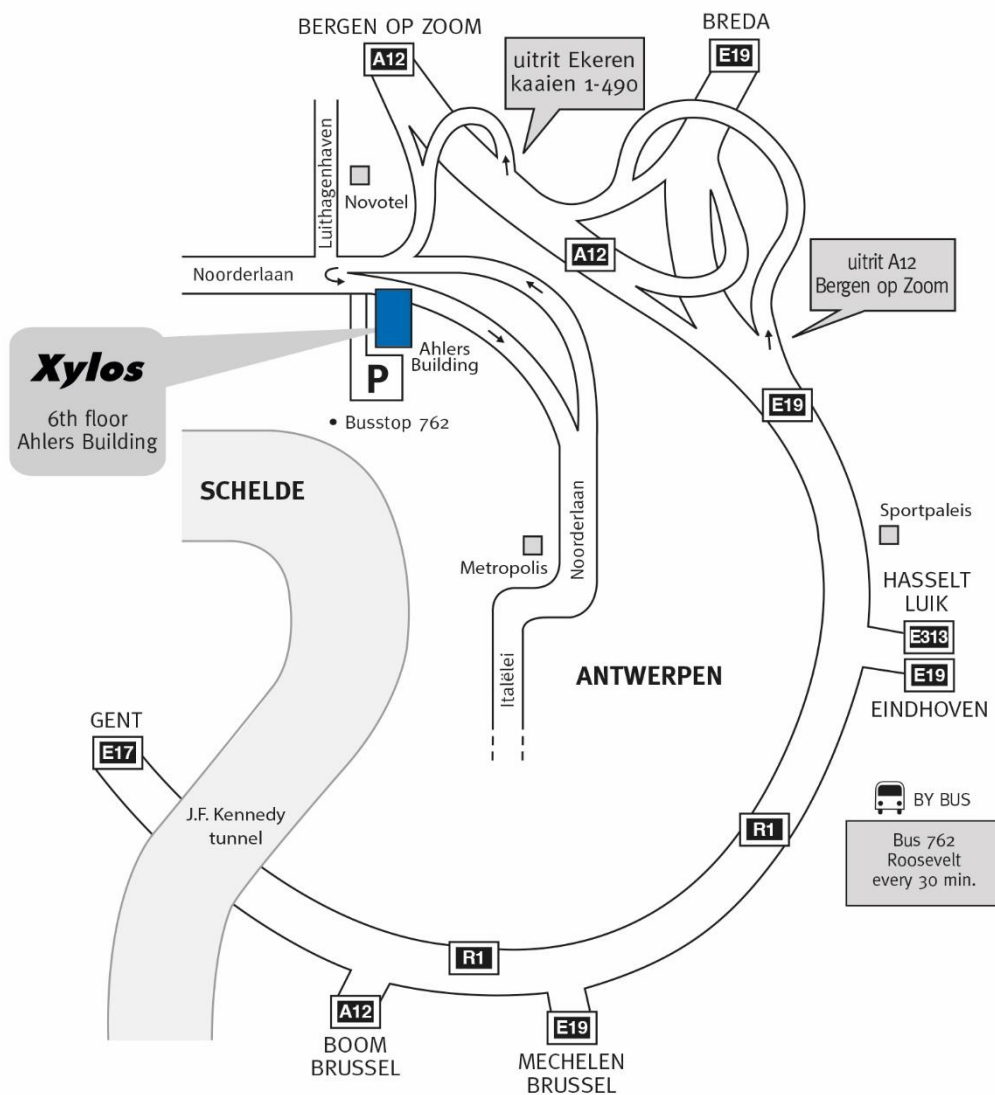

Xylos Antwerp

Noorderlaan 139
2030 Antwerp
T: +32 3 543 75 00
xylos@xylos.com

Map

You will find Xylos on the 6th floor of the Ahlers-building.
Take the "East" Tower and find the elevators or stairs at the end of the corridor.

By car : Coming from Ghent, Brussels, Mons or Liege

- The Xylos training center in Antwerp is located in the North of Antwerp.
- Take the Antwerp ring direction North, Breda/Bergen-op-Zoom.
- Where the ring splits, take A12 direction Bergen-op-Zoom.
- On this highway, take the first exit: Antwerp/Ekeren/Kaaiken 1-490, which ends on the Noorderlaan.
- Xylos is located on your left.

Remark: If your GPS gives you a wrong destination, we advise you to enter LUIITHAGEN.

By public transport

- Coming from the Central Station.
- Outside the station, go to stop 101139 ('perron 25')

- you take the bus nr.762, this bus drives about every 30 min. (it takes 25 minutes)
- The bus stops closeby the Ahlers building. (there are 3 buildings, the one in the middle is Ahlers)